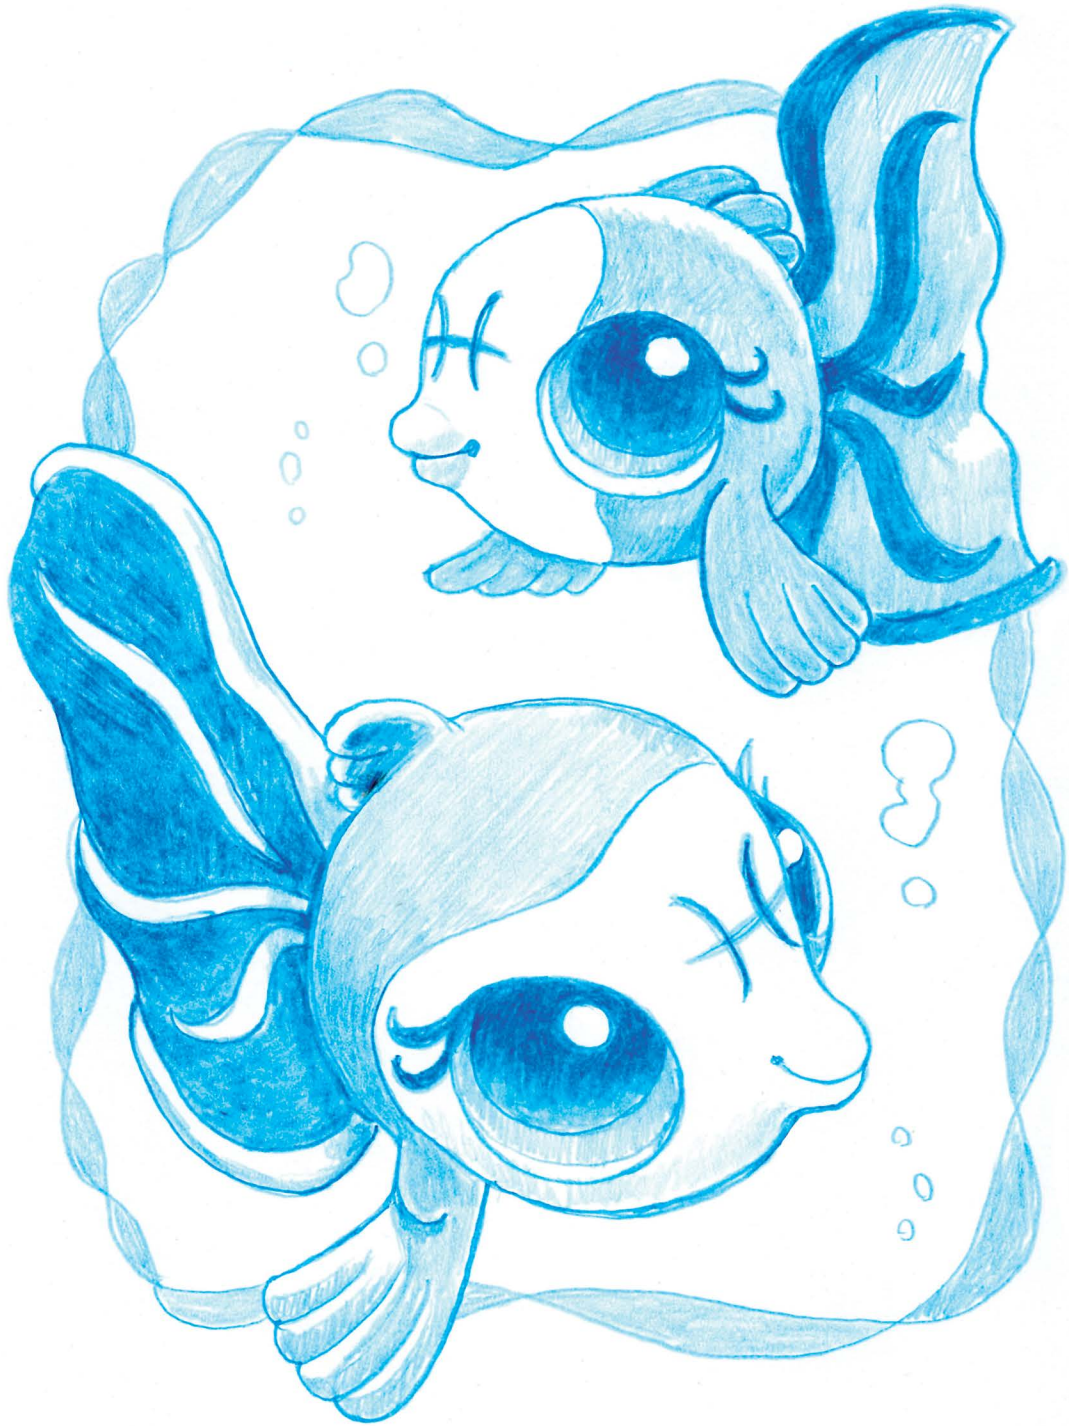

# Zodiaque LPS

**Pet Art tiré à la main**  
**Œuvre d'art Prescott Hill.**

*12 Impressions d'illustration de crayon bleu dessinées à la main d'origine des panneaux du zodiaque ouest sur papier blanc.*

*Œuvre d'art © Prescott Hill 2025 prescotthillustrate.com*

Verseau

Bélier

Cancer

A stylized signature or logo in blue ink, consisting of flowing, interconnected lines.

Capricorne

# Gémeaux

**Balance**

A handwritten signature in blue ink, consisting of stylized, overlapping loops and curves, positioned to the right of the word 'Balance'.

Lion

Poissons

Sagittaire

# Scorpion

Taureau

my

Vierge

A stylized signature or logo in blue ink, consisting of several loops and curves.