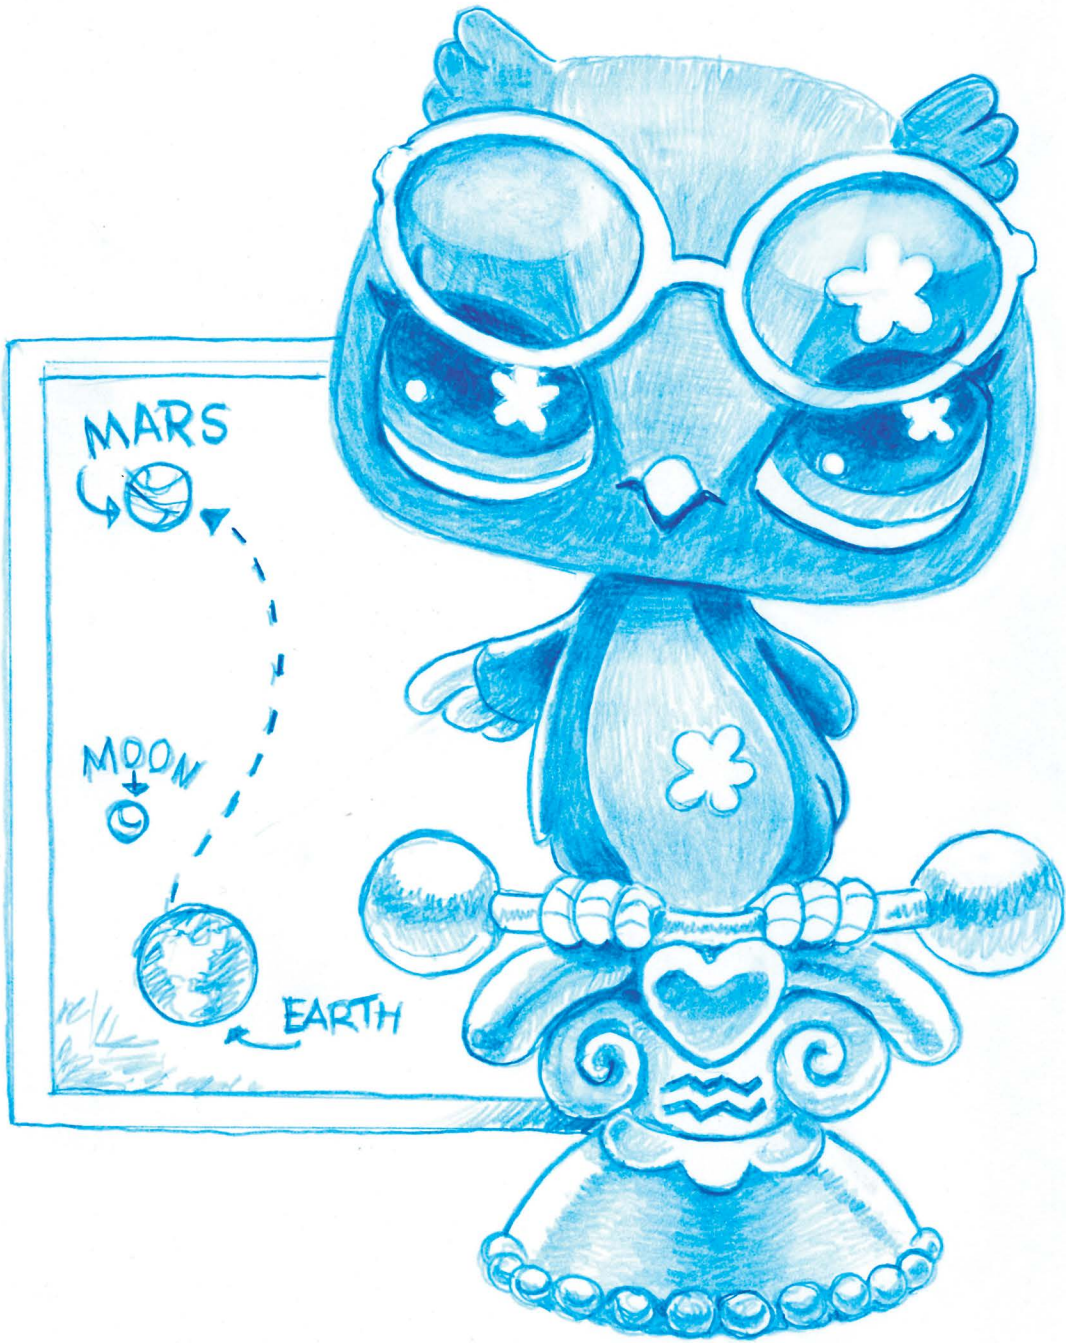

# Zodiaque LPS

**Pet Art tiré à la main**  
**Œuvre d'art Prescott Hill.**

*12 Impressions d'illustration de crayon bleu dessinées à la main d'origine des panneaux du zodiaque ouest sur papier blanc.*

*Œuvre d'art © Prescott Hill 2025 prescotthillustrate.com*

Verseau

Bélier

Cancer

A stylized signature or logo in blue ink, consisting of flowing, interconnected lines.

Capricorne

# Gémeaux

**Balance**

A handwritten signature in blue ink, consisting of stylized, overlapping loops and curves, positioned to the right of the word 'Balance'.

Lion

Poissons

Sagittaire

# Scorpion

Taureau

my

Vierge

A stylized signature or logo in blue ink, consisting of several loops and curves.